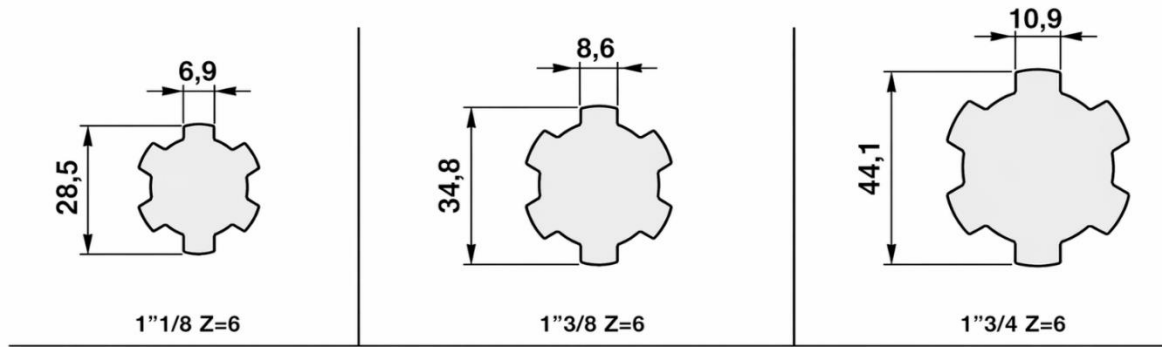

DATA SHEET – DIMENSIONS

PTO SPLINED SHAFT

ITEM	EXTERNAL PROFILE
14828	1" 1/8
100073	1" 3/8
14829	1" 3/4